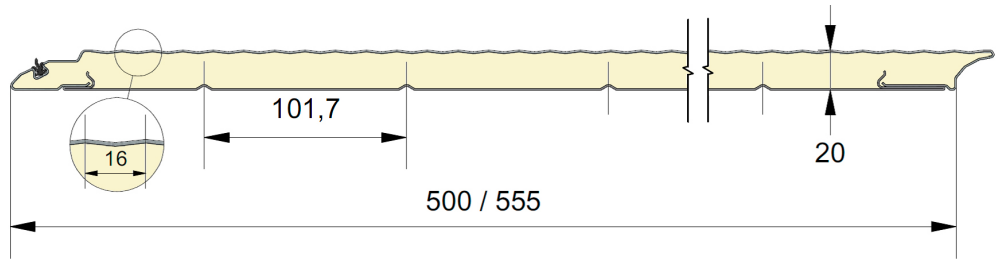

20mm fingersafe panel with 16mm microribbed outer sheet.
 Available in heights 500 and 555mm.
 Inner sheet ribbed, stucco, RAL 9010.

PANEL CM16

REFERENCE	HEIGHT	EMBOSSING
1815	500	Smooth
1816	555	Smooth

COLORS

	9016 P	7016 P
500	<input checked="" type="radio"/>	<input type="radio"/>
555	<input checked="" type="radio"/>	<input type="radio"/>

= Standard = Option (min. 100 m²)

EMBOSSING

EPCO

YOUR NEEDS. OUR PANELS.