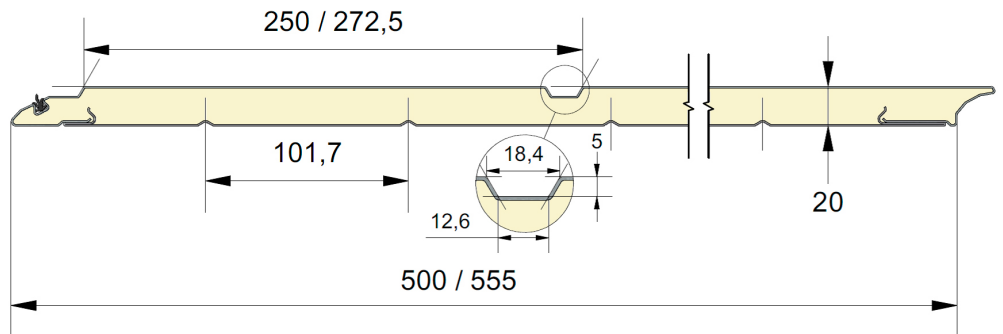

20mm fingersafe panel with grooved outer sheet.
 Available in heights 500 and 555mm.
 Inner sheet ribbed, stucco, RAL 9010.

PANEL CU

REFERENCE	HEIGHT	EMBOSSING
1807	500	Smooth
1808	555	Smooth
1809	500	Woodgrain
1810	555	Woodgrain
1811	500	Stucco
1812	555	Stucco

COLORS

	9010	9016 P	7016 P
500	○+	●*	○
555	○+	●*	○

● = Standard ○ = Option (min. 100 m²) * = Only in smooth + = Except in smooth

EMBOSSING

EPCO

YOUR NEEDS. OUR PANELS.