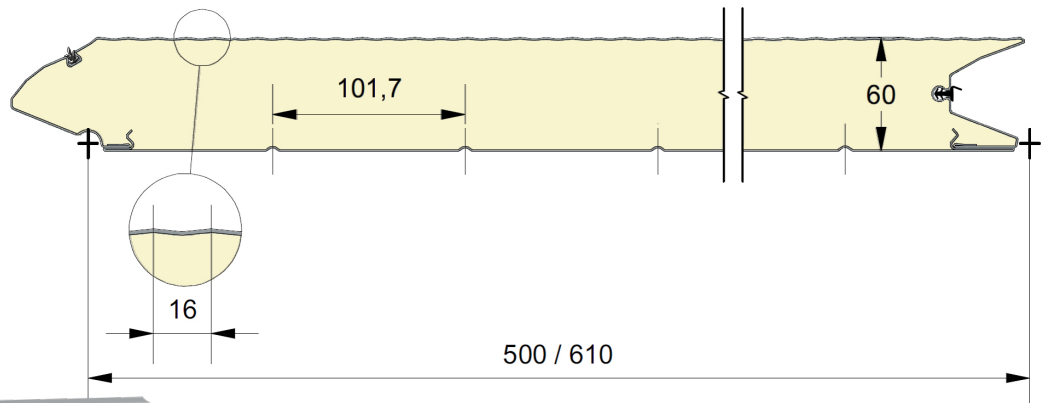

Fingersafe panel with 16mm micro ribbed outer sheet.
 Available in heights 500 and 610mm.
 Inner sheet: ribbed, stucco embossed, RAL 9010.

PANEL **FM16**

Reco
 SERIES

REFERENCE	HEIGHT	EMBOSSING
819	500	Smooth
820	610	Smooth

COLORS

	9016 P	7016 P
500	●	○
610	●	

● = Standard ○ = Option (min. 100 m²)

EMBOSSING

EPCO

YOUR NEEDS. OUR PANELS.