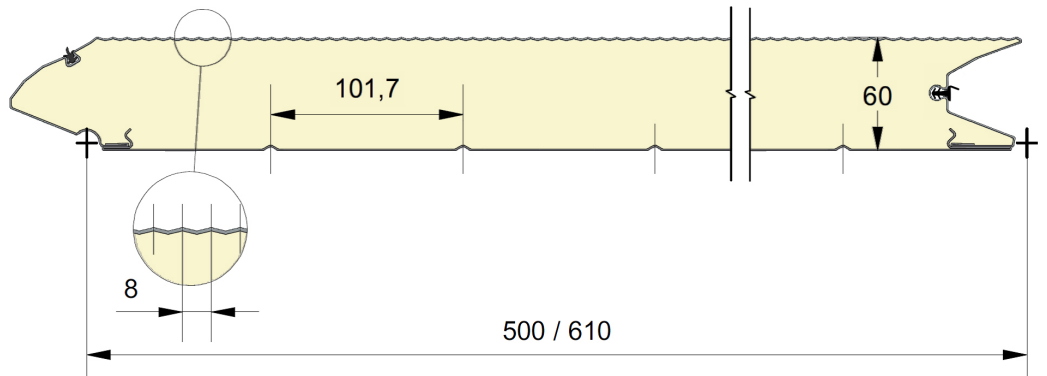

Fingersafe panel with 8mm micro ribbed outer sheet.
 Available in heights 500 and 610mm.
 Inner sheet: ribbed, stucco embossed, RAL 9010.

PANEL FM8

Reco
 SERIES

REFERENCE	HEIGHT	EMBOSSING
813	500	Smooth
814	610	Smooth

COLORS

	9016 P	7016 P
500	●	○
610	●	

● = Standard ○ = Option (min. 100 m²)

EMBOSSING

EPCO

YOUR NEEDS. OUR PANELS.