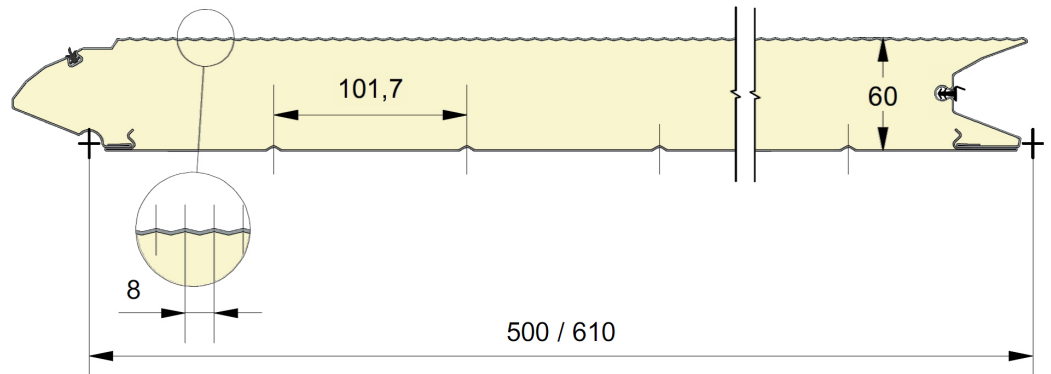

Fingersafe panel with 16mm micro ribbed outer sheet.
 Available in heights 500 and 610mm.
 Inner sheet: ribbed, stucco embossed, RAL 9010.

PANEL GM8

Reco
 SERIES

REFERENCE	HEIGHT	EMBOSSING
919	500	Smooth
920	610	Smooth

COLORS

	9016 P	7016 P
500	●	○
610	●	

● = Standard ○ = Option (min. 100 m²)

EMBOSSING

EPCO

YOUR NEEDS. OUR PANELS.