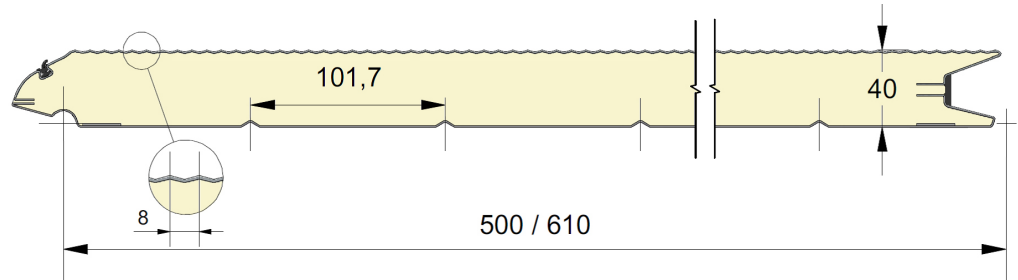

Fingersafe panel with 8mm micro ribbed outer sheet.
 Available in heights 500 and 610mm.
 Inner sheet: ribbed, stucco embossed, RAL 9010.

PANEL KM8

REFERENCE	HEIGHT	EMBOSSING
1513	500	Smooth
1514	610	Smooth

COLORS

	9016 P	7016 P	7016 M	9006
500	●	●	○	○
610	●	●	○	○

● = Standard ○ = Option (min. 100 m²)

EMBOSSING

EPCO

YOUR NEEDS. OUR PANELS.