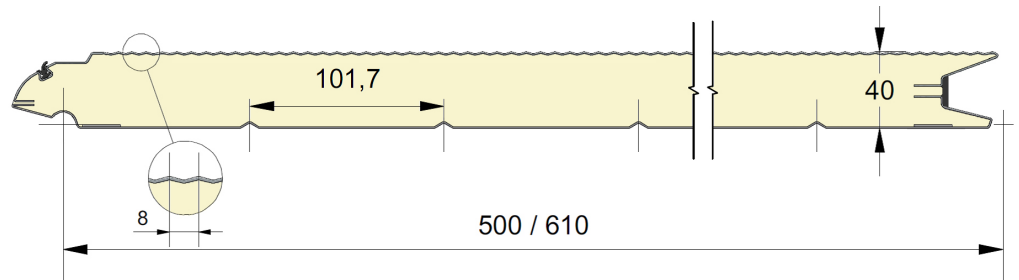

Fingersafe panel with 8mm micro ribbed outer sheet.
 Available in heights 500 and 610mm.
 Inner sheet: ribbed, stucco embossed, RAL 9010.

PANEL LM8

| REFERENCE | HEIGHT | EMBOSSING |
|-----------|--------|-----------|
| 1619 | 500 | Smooth |
| 1620 | 610 | Smooth |