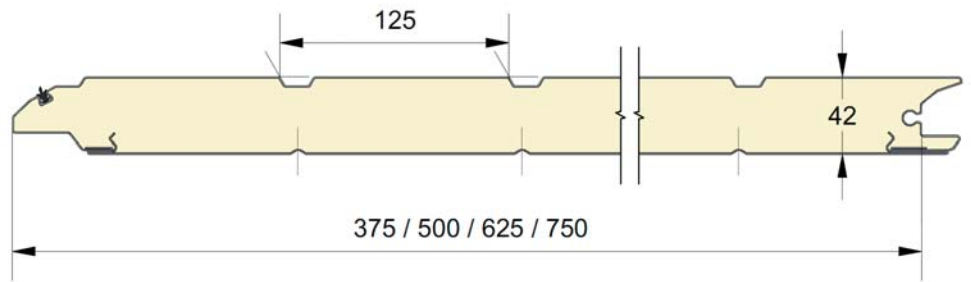

Fingersafe panel with multiple grooves on the outer sheet  
 Available in heights 375, 500, 625 and 750mm.  
 Inner sheet : ribbed, stucco embossed, RAL 9010.

# PANEL **ÖW**

REFERENCE	HEIGHT	EMBOSSING
1001	375	Smooth
1002	500	Smooth
1003	625	Smooth
1004	750	Smooth
1005	375	Woodgrain
1006	500	Woodgrain
1007	625	Woodgrain
1008	750	Woodgrain
1009	375	Stucco
1010	500	Stucco
1011	625	Stucco
1012	750	Stucco