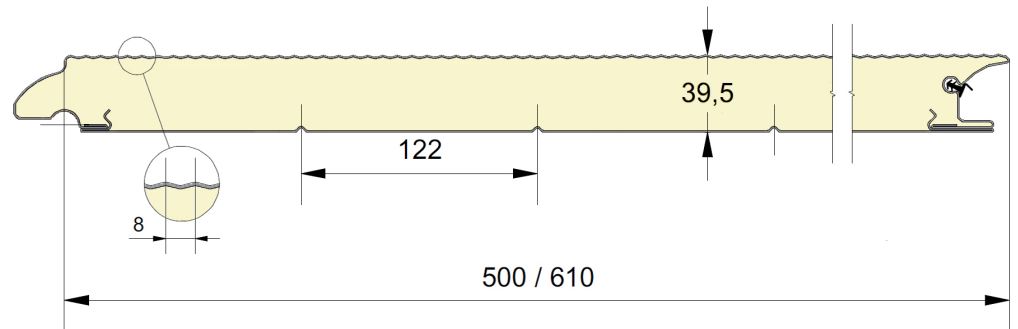

Fingersafe panel with 8mm micro ribbed outer sheet.  
 Available in heights 500 and 610mm.  
 Inner sheet: ribbed, stucco embossed, RAL 9010.

# PANEL SM8

REFERENCE	HEIGHT	EMBOSSING
1213	500	Smooth
1214	610	Smooth