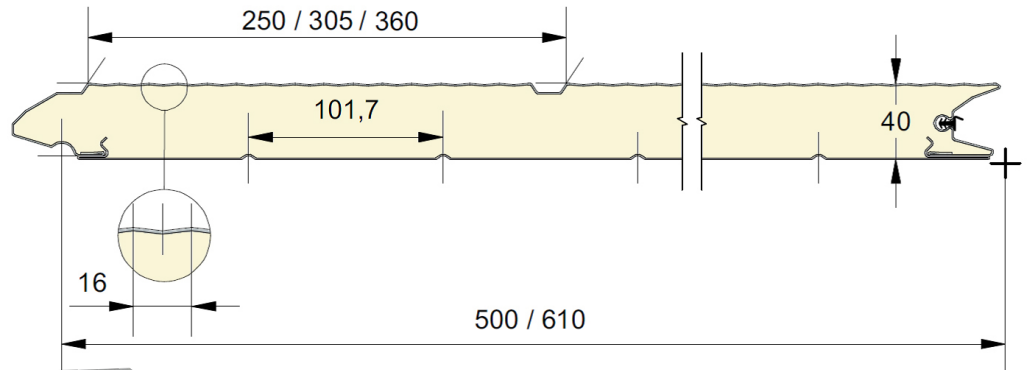

Fingersafe panel with single grooved and 16mm micro ribbed outer sheet.
Available in heights 500 and 610mm.
Inner sheet: ribbed, stucco embossed, RAL 9010.

PANEL UUM16

REFERENCE	HEIGHT	EMBOSSING
751	500	Smooth
752	610 CN	Smooth
753	610 UP	Smooth
754	610 DN	Smooth

● = Standard ○ = Option (min. 100 m²) * = Only in smooth

EPCO

YOUR NEEDS. OUR PANELS.