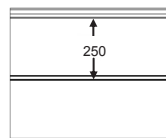

Fingersafe panel with single grooved and 16mm micro ribbed outer sheet.
Available in heights 500 and 610mm.
Inner sheet: ribbed, stucco embossed, RAL 9010.

PANEL UUM16

REFERENCE	HEIGHT	EMBOSSING
751	500	Smooth
752	610 CN	Smooth
753	610 UP	Smooth
754	610 DN	Smooth