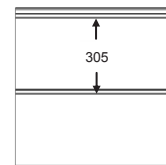

Fingersafe panel with single grooved and 16mm micro ribbed outer sheet.
Available in heights 500 and 610mm.
Inner sheet: ribbed, stucco embossed, RAL 9010.

PANEL UUM16

REFERENCE	HEIGHT	EMBOSSING
751	500	Smooth
752	610 CN	Smooth
753	610 UP	Smooth
754	610 DN	Smooth

UUM16CN

EMBOSSING

Smooth

COLORS

	9016 P	1015	6005	6009 P	7016 P	7016 M	7024 M	7035 P	7039 M	8014 P	9006	Grey	INOX
500	●	○	○	○	●	●*	○*	○	●*	○	○	○	○
610	●	○			●	●*		○		○	○		

● = Standard   ○ = Option (min. 100 m²)   * = Only in smooth

EPCO

YOUR NEEDS. OUR PANELS.