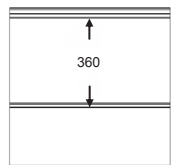

Fingersafe panel with single grooved and 16mm micro ribbed outer sheet.
Available in heights 500 and 610mm.
Inner sheet: ribbed, stucco embossed, RAL 9010.

PANEL UUM16

REFERENCE	HEIGHT	EMBOSSING
751	500	Smooth
752	610 CN	Smooth
753	610 UP	Smooth
754	610 DN	Smooth

UUM16DN

EMBOSSING

Smooth

COLORS

	9016 P	1015	6005	6009 P	7016 P	7016 M	7024 M	7035 P	7039 M	8014 P	9006	Grey	INOX
500	●	○	○	○	●	●*	○*	○	●*	○	○	○	○
610	●	○			●	●*		○		○	○		

● = Standard   ○ = Option (min. 100 m²)   * = Only in smooth

EPCO

YOUR NEEDS. OUR PANELS.