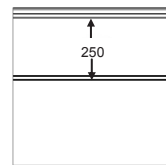

Fingersafe panel with single grooved and 16mm micro ribbed outer sheet.
Available in heights 500 and 610mm.
Inner sheet: ribbed, stucco embossed, RAL 9010.

PANEL UUM16

REFERENCE	HEIGHT	EMBOSSING
751	500	Smooth
752	610 CN	Smooth
753	610 UP	Smooth
754	610 DN	Smooth

UUM16UP

EMBOSSING

Smooth

COLORS

	9016 P	1015	6005	6009 P	7016 P	7016 M	7024 M	7035 P	7039 M	8014 P	9006	Grey	INOX
500	●	○	○	○	●	●*	○*	○	●*	○	○	○	○
610	●	○			●	●*		○		○	○		

● = Standard   ○ = Option (min. 100 m²)   * = Only in smooth

EPCO

YOUR NEEDS. OUR PANELS.