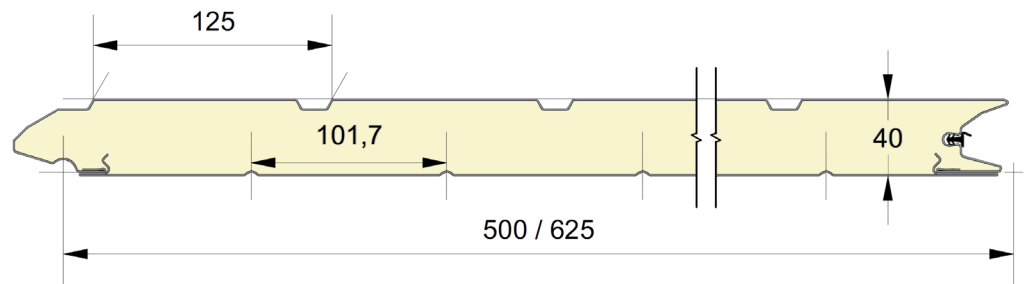

Fingersafe panel with multiple grooves on the outer sheet.
 Available in heights 500 and 625mm.
 Inner sheet: ribbed, stucco embossed, RAL 9010.

PANEL UW

REFERENCE	HEIGHT	EMBOSSING
756	500	Woodgrain
757	500	Stucco
776	625	Woodgrain
777	625	Stucco

COLORS

	9010
500	○
625	○

● = Standard ○ = Option (min. 100 m²)

EMBOSSING

EPCO

YOUR NEEDS. OUR PANELS.