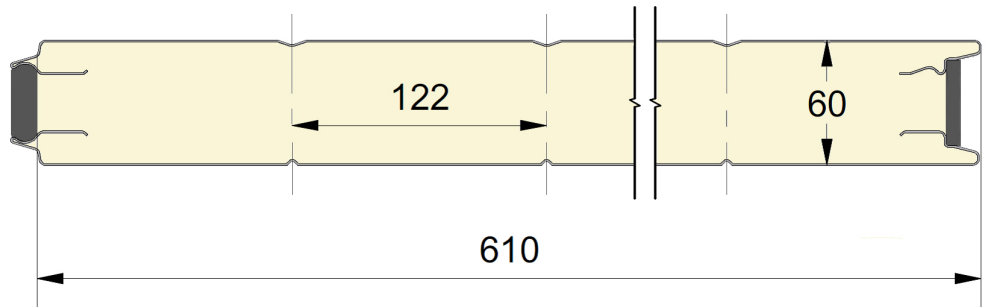

60mm industrial panel with ribbed outer face.  
 Available in 610mm.  
 Inner sheet : ribbed, smooth, RAL 9002.

# PANEL XL

REFERENCE	HEIGHT	EMBOSSING
608	610	Smooth
611	610	Stucco